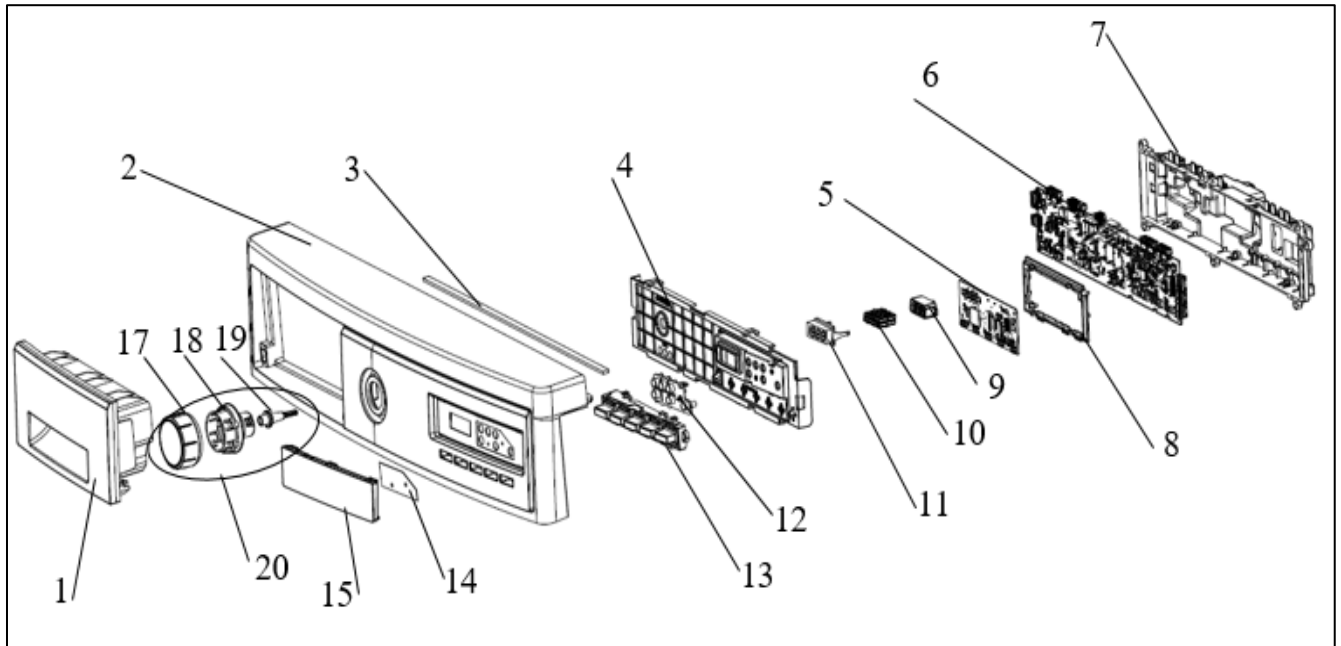

CONTROL PANEL PARTS

NO	PART NAME	QUANTITY
1	WATER TANK DRAWER COVER	1
2	CONTROL PANEL	1
3	CONTROL PANEL ISOLATION	1
4	PCB BOX COVER	1
5	F4 UI BOARD	1
6	PCB BOARD	1
7	PCB BOX	1
8	F4 BOARD	1
9	1888 BASE PART	1
10	1888 LIGHT GUIDE	1
11	1888 FRONT COVER	1
12	F4 LIGHT GUIDE	1
13	SELECTION BUTTONS F4	1
14	LEXAN FILM	1
15	DISPLAY	1
17	PROGRAM SELECTION KNOB BODY	1
18	PROGRAM SELECTION KNOB INS. PART	1
19	PROGRAM SELECTION SHAFT	1
20	PROGRAM SELECTION KNOB	1