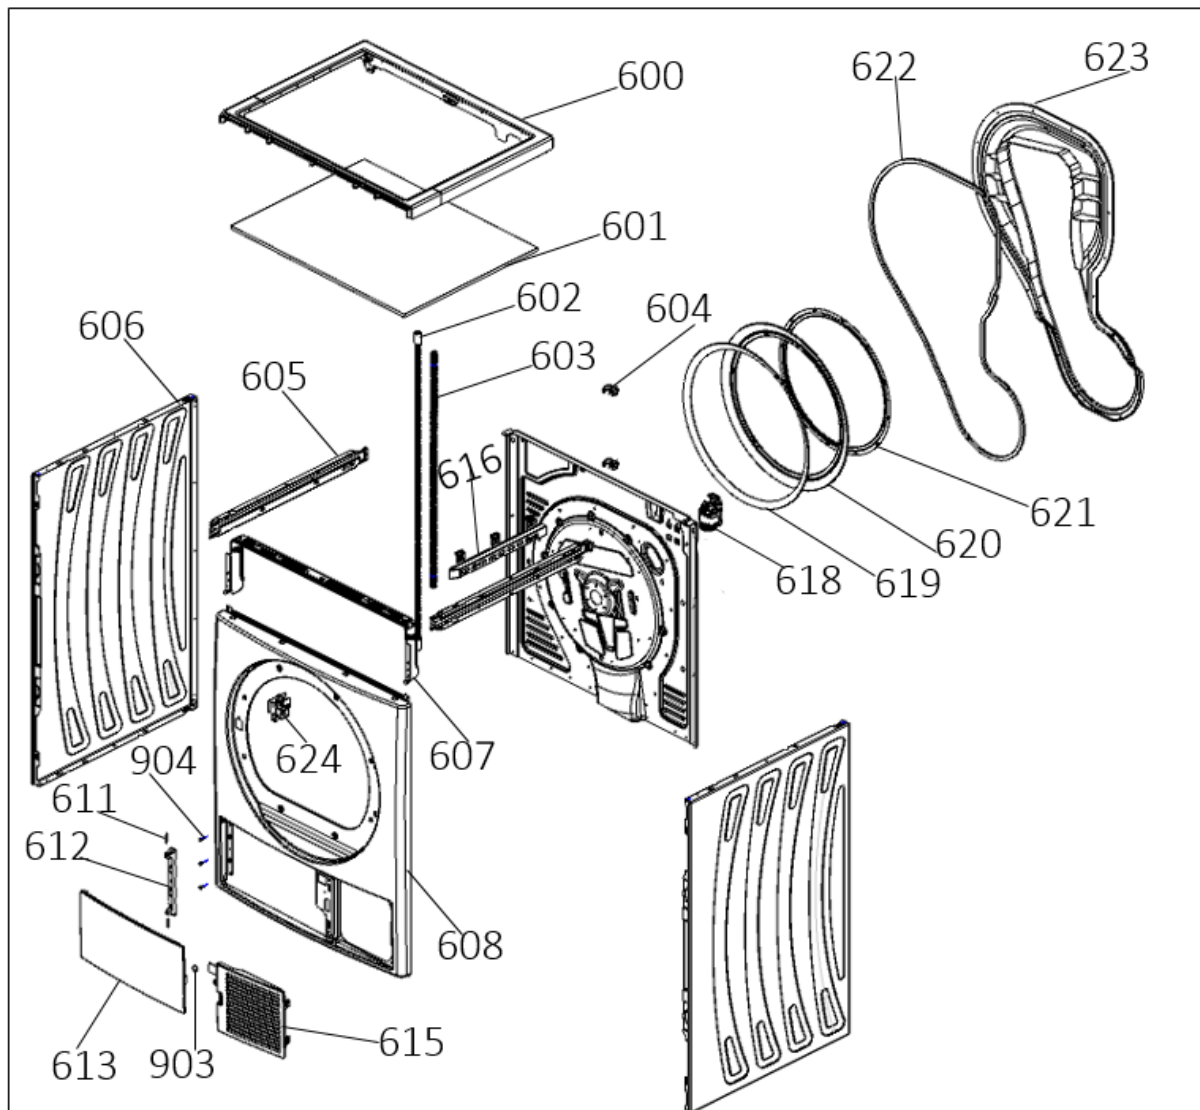

518	COMPRESSOR BRACKET NUT	3
519	ADJUSTABLE STANDING PLASTIC	4
520	ADJUSTABLE STANDING RUBBER	4
521	ADJUSTABLE STANDING GROUP	1
522	CAPACITOR 20 μF	1
523	CAPACITOR 11 μF	1
524	MOTOR	1
525	HP PROCESS AIR FAN	1
526	MOTOR FIXING PLASTIC	2
527	PUMP	1
528	HEAT PUMP FLOAT (EPS)	1
529	AQUA SWITCH	1
530	PUMP HOUSING	1
531	NTC	1

BODY PARTS