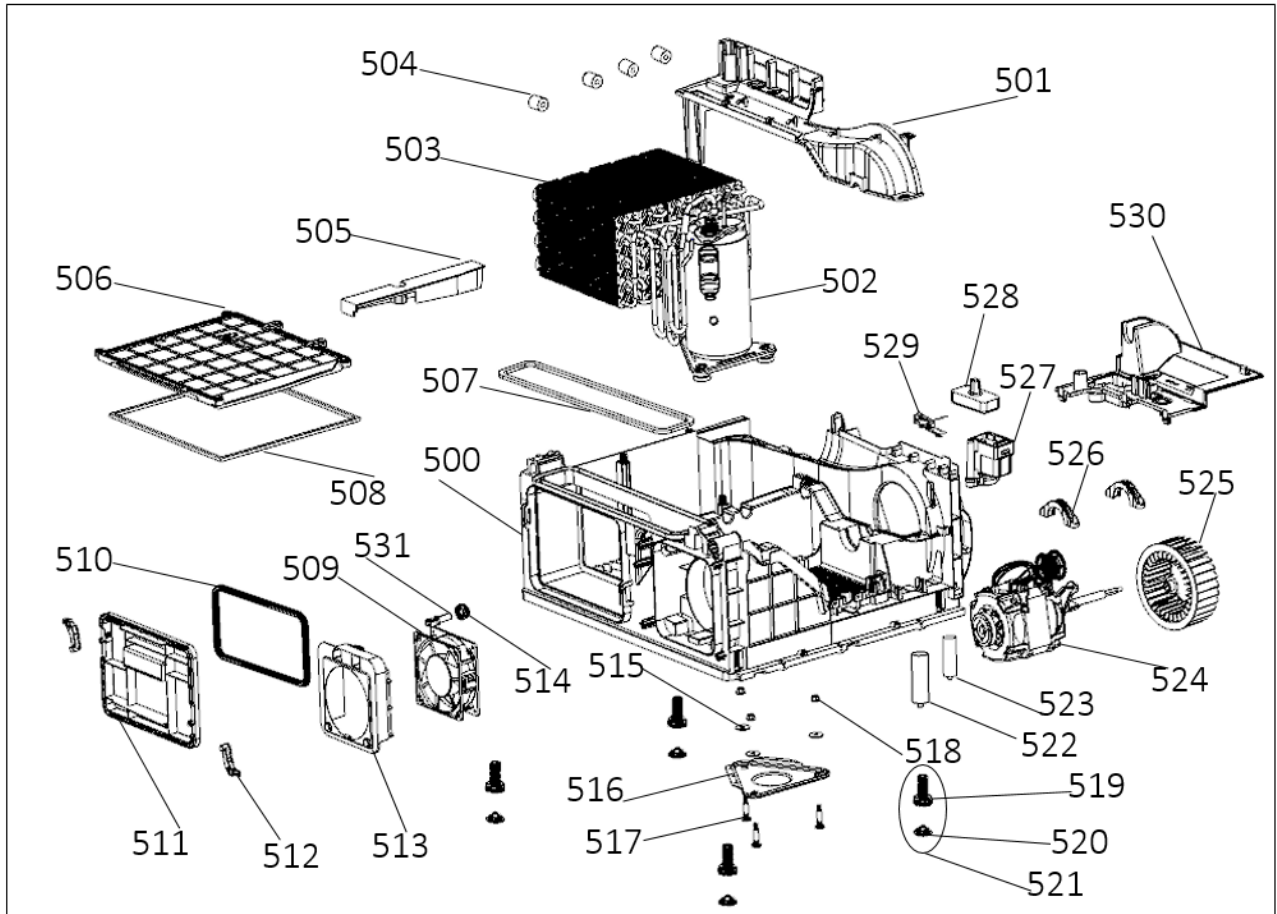

BASEMENT PLASTIC

NO	PART NAME	QUANTITY
500	BASEMENT PLASTIC HP	1
501	BASEMENT PLASTIC COVER HP	1
502	COMPRESSOR	1
503	HEAT EXCHANGER	1
504	HEAT EXCHANGER PIPE FOAM	1
505	WATER CHANNEL COVER	1
506	EXCHANGER TOP COVER	1
507	AIR CHANNEL FOAM	1
508	EXCHANGER TOP COVER FOAM	1
509	COOLING BLOWER	1
510	EXCHANGER DRAWER COVER GASKET	1
511	EXCHANGER DRAWER COVER	1
512	EXCHANGER DRAWER COVER LOCK	2
513	COOLING BLOWER FIXING PLASTIC HP	1
514	NTC RUBBER	1
515	COMPRESSOR BRACKET WASHER	3
516	COMPRESSOR BRACKET	1
517	COMPRESSOR BRACKET STUD	3