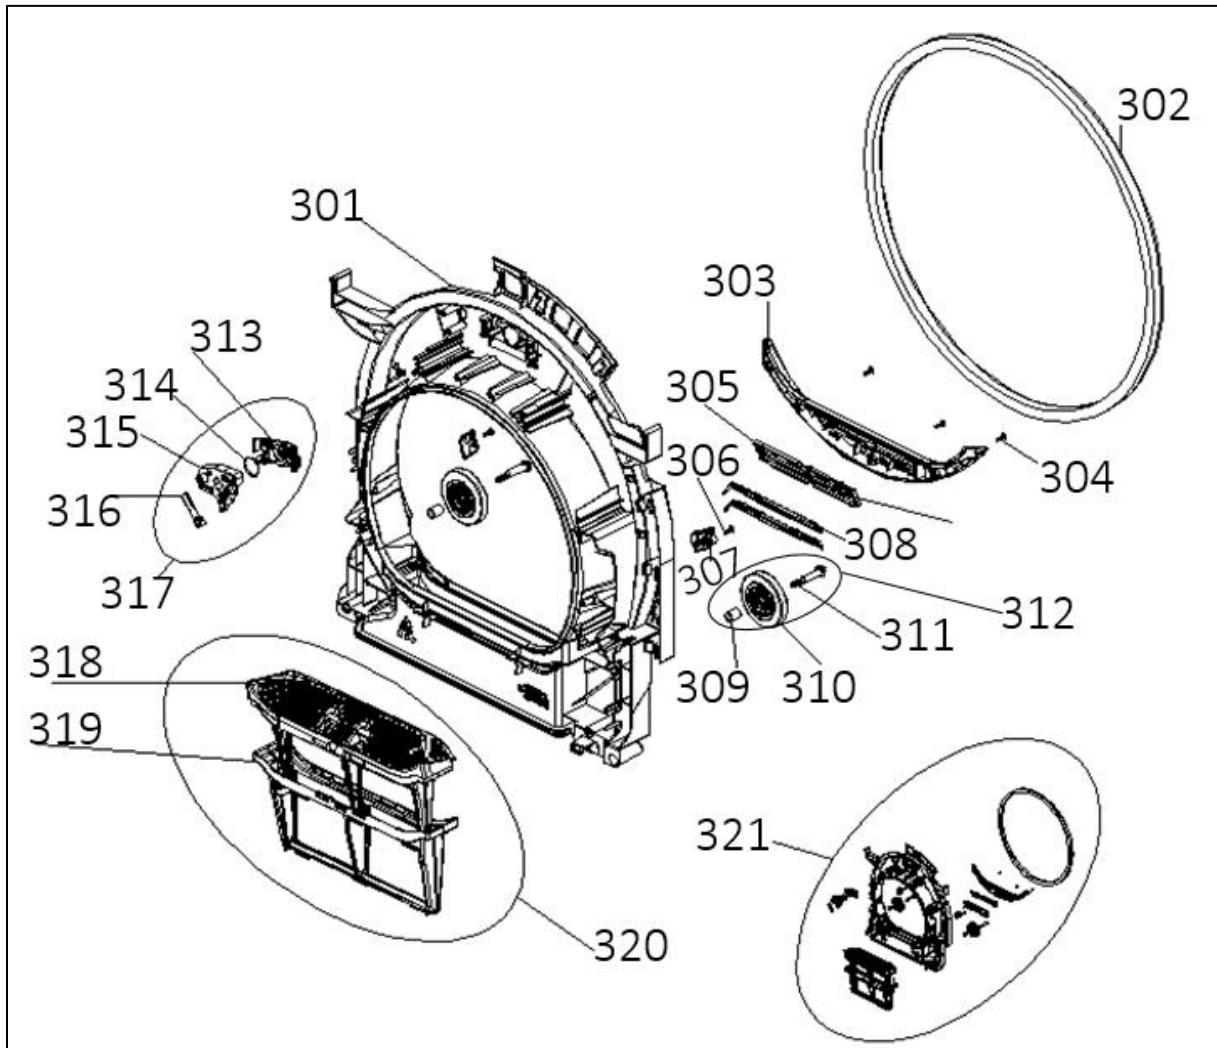

CONTROL PANEL PARTS

NO	PART NAME	QUANTITY
1	WATER TANK DRAWER COVER	1
2	CONTROL PANEL	1
3	CONTROL PANEL ISOLATION	1
4	PCB BOX COVER	1
5	F4 UI BOARD	1
6	PCB BOARD	1
7	PCB BOX	1
8	F4 BOARD	1
9	1888 BASE PART	1
10	1888 LIGHT GUIDE	1
11	1888 FRONT COVER	1
12	F4 LIGHT GUIDE	1
13	SELECTION BUTTONS F4	1
14	LEXAN FILM	1
15	DISPLAY	1
17	PROGRAM SELECTION KNOB BODY	1
18	PROGRAM SELECTION KNOB INS. PART	1
19	PROGRAM SELECTION SHAFT	1
20	PROGRAM SELECTION KNOB	1

WATER TANK PARTS

NO	PART NAME	QUANTITY
200	WATER TANK	1
201	TANK DRAIN COVER	1
202	WATER TANK HOUSING	1
203	WATER TANK HOUSING COVER	1

FRONT SHIELD PARTS

NO	PART NAME	QUANTITY
301	FRONT SHIELD	1
302	FRONT ISOLATION FOAM	1
303	HUMMIDITY SENSOR PLASTIC	1
304	HUMIDITY SENSOR SCREW	3
305	SENSOR HOLDER	1
306	DRYER RACK SCREW	2
307	DRYER RACK HANG PLASTIC	1
308	SENSOR SHEET	2
309	BUSH	2
310	BEARING WHEEL	2
311	WHEEL SCREW	1
312	WHEL GROUP	1
313	DRUMLIGHT COVER	1
314	DRUMLIGHT CARD GASKET	1

DRUM PARTS

NO	PART NAME	QUANTITY
700	PLASTIC LIFTER	2
701	DRUM BACK COVER	1
702	BELT	1
703	DRUM FRONT COVER	1
704	DRUM WRAPPER	1
904	RIVET	6
905	WASHER	1
906	WASHER	2
907	FLANGE	1
908	5 X 20 PLASTIC SCREW	6