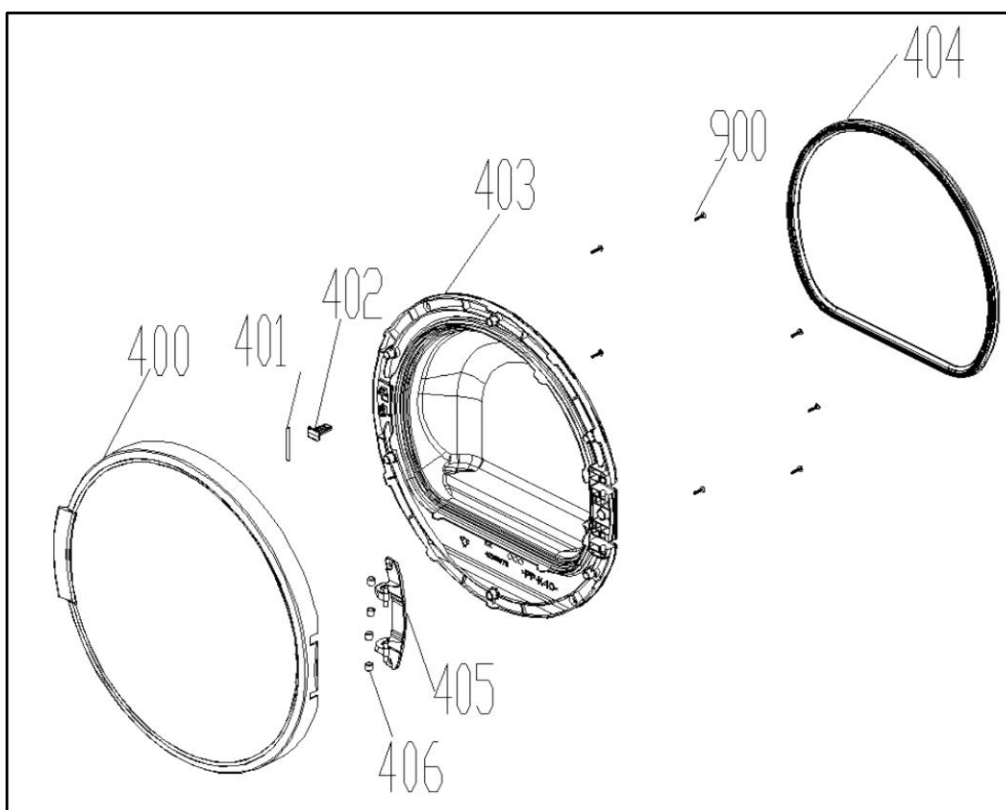

315	DRUMLIGHT CARD BOX	1
316	DRUMLIGHT CARD	1
317	DRUMLIGHT GROUP	1
318	DOUBLE FILTER CASSETTE - INNER	1
319	DOUBLE FILTER CASSETTE - OUTER	1
320	DOUBLE FILTER CASSETTE	1
321	FRONT SHIELD GROUP	1

DOOR PARTS

NO	PART NAME	QUANTITY
400	PORTHOLE OUTER PLASTIC	1
401	HINGE PIN	1
402	DOOR LATCH	1
403	INNER DOOR PLASTIC	1
404	DOOR GASKET	1
405	DOOR HINGE	1
406	DOOR HINGE BUSHING	4
900	3.5 X 16 PLASTIC SCREW	7